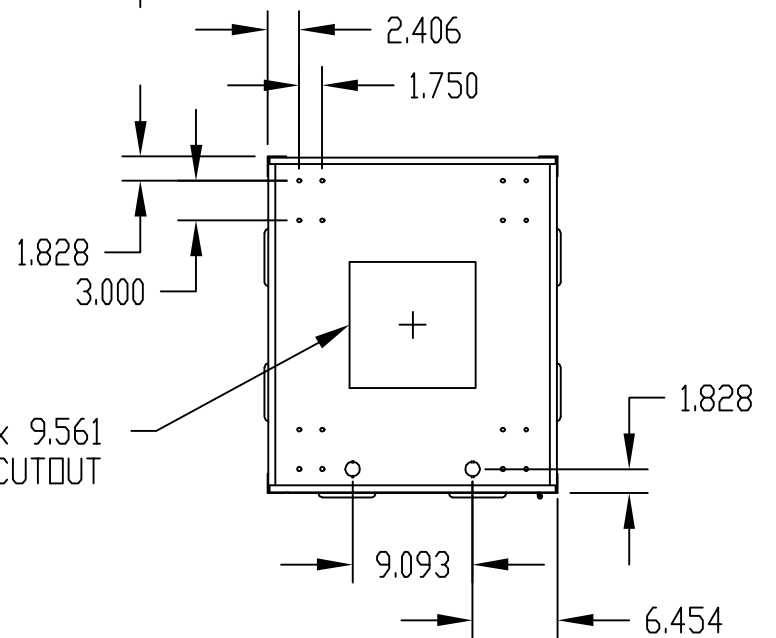

MOUNTING PROVISIONS FOR OPTIONAL FAN.

TOP VIEW

FRONT VIEW

SIDE VIEW

REAR VIEW

BOTTOM VIEW

MATERIAL:

- SIDES AND REAR DOOR _____ 20 GA. STEEL
- REAR DOOR STIFFENER _____ 18 GA. STEEL
- TOP, BOTTOM, RAIL SUPPORTS AND DOOR STOPS _____ 16 GA. STEEL
- VERTICAL RAILS _____ 14 GA. STEEL
- PANEL MOUNTING RAILS _____ 12 GA. STEEL

FINISH:

- FRAME ASSEMBLY, SIDES AND REAR DOOR _____ SAND TEXTURE
- _____ ROYAL BLUE TEXTURE
- _____ BLACK TEXTURE
- PANEL MOUNTING RAILS AND DOOR STOPS _____ SMOOTH BLACK

OPTIONAL ACCESSORIES

PART NO.	PANEL SPACE A	B	C	D	E	F	PANEL MTG. RAILS PART NO.	ECONOGLAS DOORS PART NO.
ER-16602 ☒	42.000	47.312	18.500	17.000	—	38.562	PMR-9450	V-9763-L
ER-16603 ○	52.500	57.812			—	49.062	PMR-9451	V-9764-L
ER-16604 ○	61.250	66.562			27.531	57.812	PMR-9452	V-9765-L
ER-16605 ○	70.000	75.312			31.906	66.562	PMR-9453	V-9766-L
ER-16606 ○	78.750	84.062	18.500	17.000	36.281	75.312	PMR-9454	V-9767-L
ER-16612 □	42.000	47.312	25.500	24.000	—	38.562	PMR-9450	V-9763-L
ER-16613 △	52.500	57.812			—	49.062	PMR-9451	V-9764-L
ER-16614 △	61.250	66.562			27.531	57.812	PMR-9452	V-9765-L
ER-16615 △	70.000	75.312			31.906	66.562	PMR-9453	V-9766-L
ER-16616 △	78.750	84.062	25.500	24.000	36.281	75.312	PMR-9454	V-9767-L
ER-16622 □	42.000	47.312	30.750	29.250	—	38.562	PMR-9450	V-9763-L
ER-16623 △	52.500	57.812			—	49.062	PMR-9451	V-9764-L
ER-16624 △	61.250	66.562			27.531	57.812	PMR-9452	V-9765-L
ER-16625 △	70.000	75.312			31.906	66.562	PMR-9453	V-9766-L
ER-16626 △	78.750	84.062	30.750	29.250	36.281	75.312	PMR-9454	V-9767-L