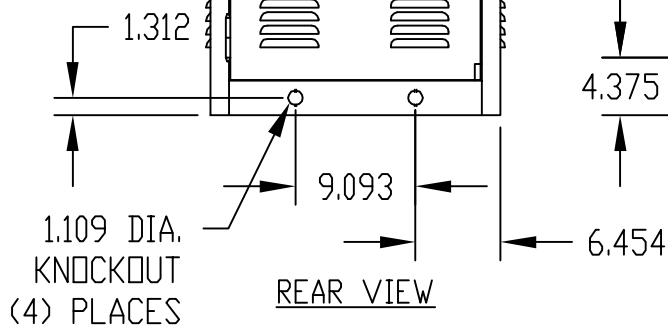

MOUNTING PROVISIONS FOR OPTIONAL FAN.

TOP VIEW

FRONT VIEW

SIDE VIEW

REAR VIEW

BOTTOM VIEW

MATERIAL:

- SIDES AND REAR DOOR _____ 20 GA. STEEL
- REAR DOOR STIFFENER _____ 18 GA. STEEL
- TOP, BOTTOM, RAIL SUPPORTS AND DOOR STOPS _____ 16 GA. STEEL
- VERTICAL RAILS _____ 14 GA. STEEL
- PANEL MOUNTING RAILS _____ 12 GA. STEEL

FINISH:

- FRAME ASSEMBLY, SIDES AND REAR DOOR _____ SAND TEXTURE
- _____ ROYAL BLUE TEXTURE
- _____ BLACK TEXTURE
- PANEL MOUNTING RAILS AND DOOR STOPS _____ SMOOTH BLACK

OPTIONAL ACCESSORIES

PART NO.	PANEL SPACE A	B	C	D	E	F	PANEL MTG. RAILS PART NO.	ECONOGLAS DOORS PART NO.
ER-16602 ☒	42.000	47.312	18.500	17.000	—	38.562	PMR-9450	V-9763-L
ER-16603 ○	52.500	57.812			—	49.062	PMR-9451	V-9764-L
ER-16604 ○	61.250	66.562			27.531	57.812	PMR-9452	V-9765-L
ER-16605 ○	70.000	75.312			31.906	66.562	PMR-9453	V-9766-L
ER-16606 ○	78.750	84.062	18.500	17.000	36.281	75.312	PMR-9454	V-9767-L
ER-16612 □	42.000	47.312	25.500	24.000	—	38.562	PMR-9450	V-9763-L
ER-16613 △	52.500	57.812			—	49.062	PMR-9451	V-9764-L
ER-16614 △	61.250	66.562			27.531	57.812	PMR-9452	V-9765-L
ER-16615 △	70.000	75.312			31.906	66.562	PMR-9453	V-9766-L
ER-16616 △	78.750	84.062	25.500	24.000	36.281	75.312	PMR-9454	V-9767-L
ER-16622 □	42.000	47.312	30.750	29.250	—	38.562	PMR-9450	V-9763-L
ER-16623 △	52.500	57.812			—	49.062	PMR-9451	V-9764-L
ER-16624 △	61.250	66.562			27.531	57.812	PMR-9452	V-9765-L
ER-16625 △	70.000	75.312			31.906	66.562	PMR-9453	V-9766-L
ER-16626 △	78.750	84.062	30.750	29.250	36.281	75.312	PMR-9454	V-9767-L