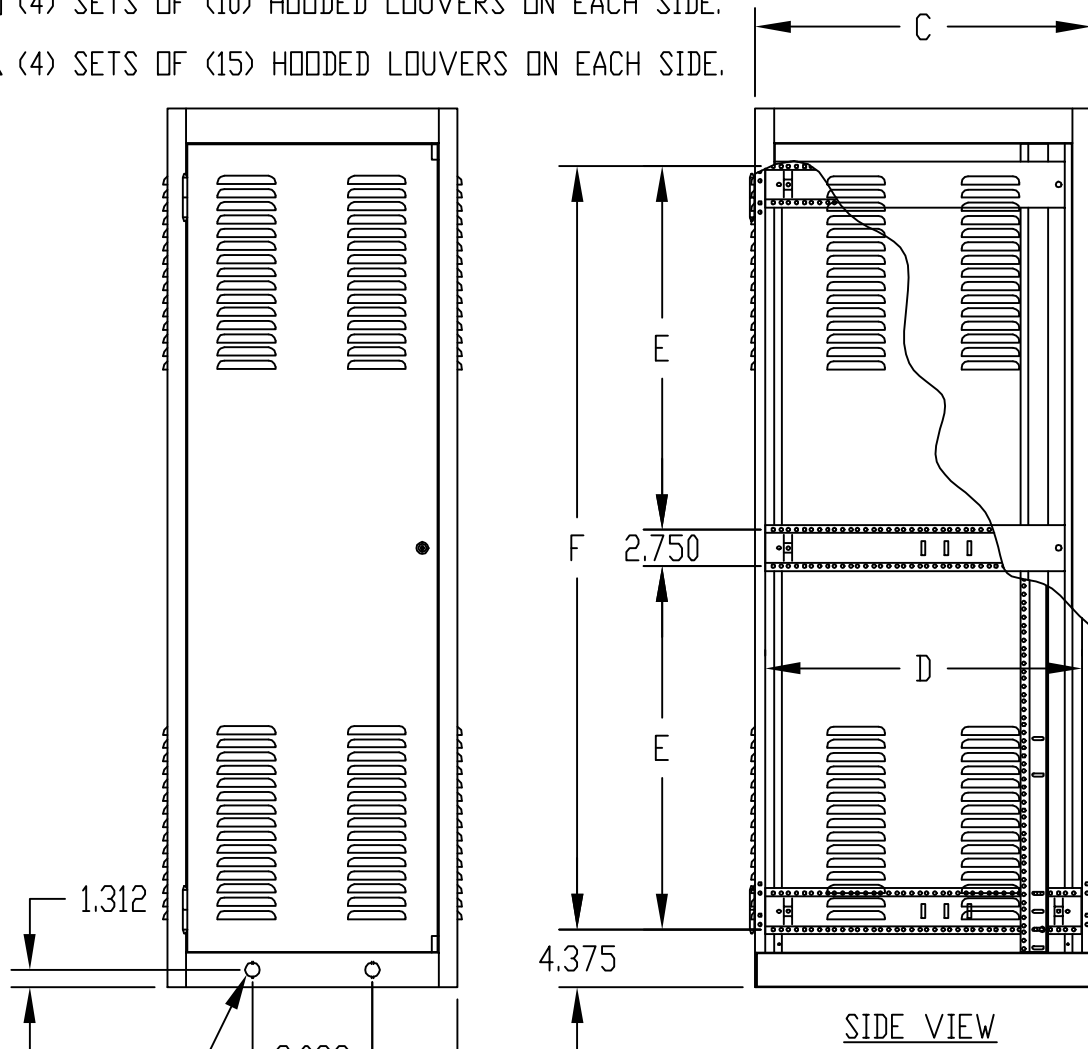

PART NAME	ECONOMIZER CABINET RACK (19" P.S., VENTED)	PART No.	ER-16602 thru ER-16626	REV. DATE	1-27-11
-----------	--	----------	------------------------	-----------	---------

NOTES:

- ① PANEL MOUNTING RAILS TAPPED #10-32 ON E.I.A. UNIVERSAL SPACING AND ARE FULLY ADJUSTABLE.
- ② MOUNTING HOLES PIERCED IN BASE FOR #RC-7758 CASTERS.
- ③ LOAD RATING: 1200 LBS. MAX.
- ☒ (2) SETS OF (10) HOODED LOUVERS CENTERED ON EACH SIDE.
- (2) SETS OF (15) HOODED LOUVERS CENTERED ON EACH SIDE.
- (4) SETS OF (10) HOODED LOUVERS ON EACH SIDE.
- △ (4) SETS OF (15) HOODED LOUVERS ON EACH SIDE.

MOUNTING PROVISIONS FOR OPTIONAL FAN.

TOP VIEW

FRONT VIEW

SIDE VIEW

REAR VIEW

BOTTOM VIEW

MATERIAL:

- SIDES AND REAR DOOR _____ 20 GA. STEEL
- REAR DOOR STIFFENER _____ 18 GA. STEEL
- TOP, BOTTOM, RAIL SUPPORTS AND DOOR STOPS _____ 16 GA. STEEL
- VERTICAL RAILS _____ 14 GA. STEEL
- PANEL MOUNTING RAILS _____ 12 GA. STEEL